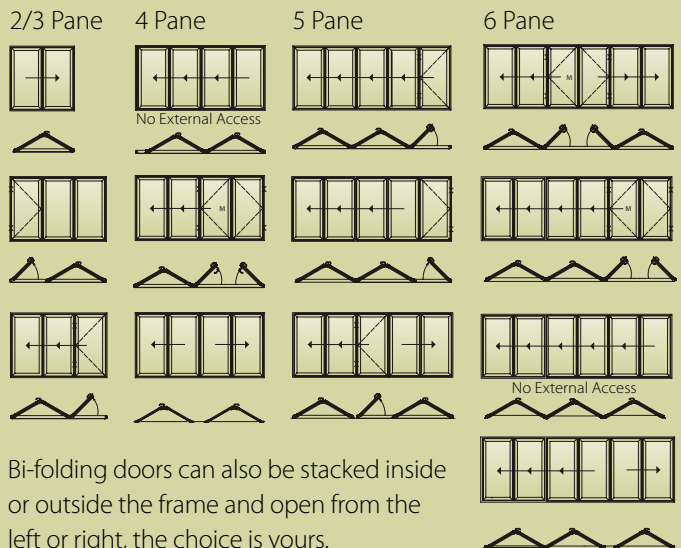

French doors can be specified either as a pair of doors, doors with side screens or even with openers in the side screens. Bear in mind that the maximum door width is around 1800mm or 2000mm at a push with extra hinges, which is the reason that customers opt for side screens. French doors can be fitted with restrictors to hold them open at 90 degrees, or aperture permitting, you can fold them back and fit cabin hooks to hold them in position.

Classic choice offering unrestricted access

Bi-fold Doors

Bi-fold doors are typically a set of 2 or more standard size glass doors that open in a concertina style and neatly fold flat when open. Unlike a sliding patio door that remains only half open, bi-fold doors fully open to seamlessly connect your living space with your terrace, patio or garden.

Stylish and perfectly engineered

Made to measure in our state of the art facility

Bi-folding doors can also be stacked inside or outside the frame and open from the left or right, the choice is yours.

Enjoy an effortless style