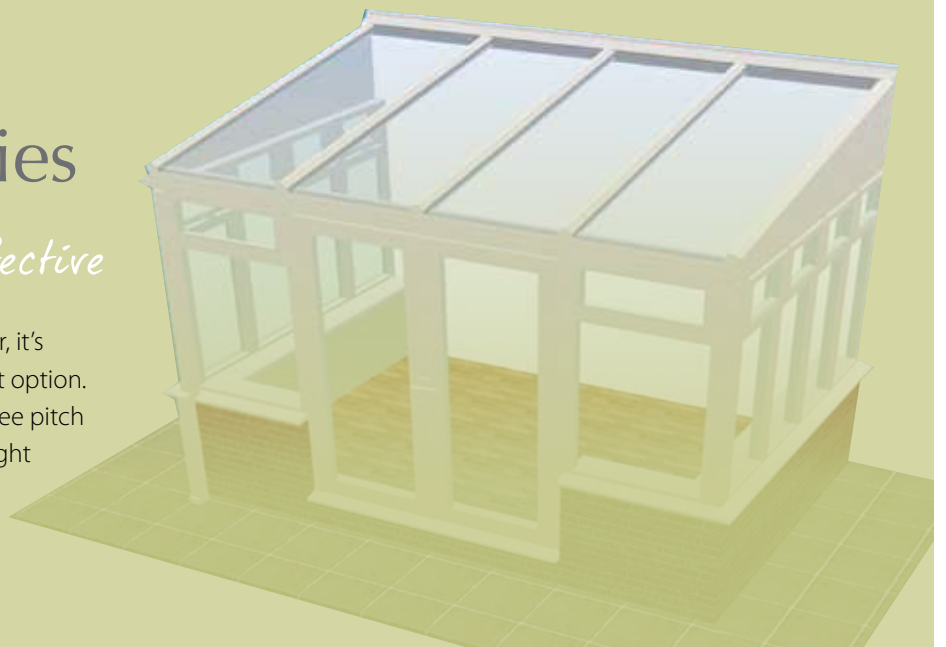

We are here to help you every step of the way

Victorian Conservatories

Elegant and traditional style

Victorian conservatories offer a traditional look; they tend to have three or five facets to the front elevation, and ornate detailing along the ridge of the apex roof.

Gable Conservatories

Add luxury, space and value to your home

This style features a flat Gable frame to the front elevation, which gives you the opportunity to make a real statement with an attractive bespoke design. This design is perfect if you opt for blinds as all of the roof glass units are rectangular in shape; fitting blinds to Edwardian and Victorian Conservatories can be complicated and expensive.

For extra peace of mind all our installations have insurance backed guarantees

Our high quality lean-to conservatories are the most competitively priced options and an ideal option where there are height restrictions around your home

Lean-To Conservatories

Stylish and cost effective

The Lean-to is still incredibly popular, it's simplicity makes this the lowest cost option. This style is available with a 2.5 degree pitch which makes it ideal if you have height restrictions. It is also widely used where there are adjoining walls.