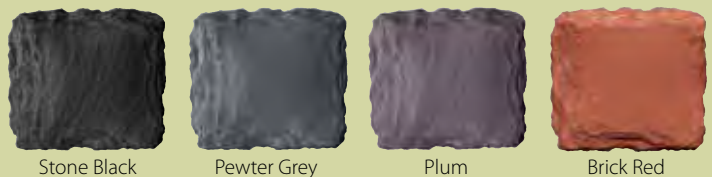

Stone Black

Pewter Grey

Plum

Brick Red

Our composite, and lightweight metal tile options are designed to be the closest possible match to your existing roof materials with sympathetic tones to blend into existing natural slate, clay and concrete tiles.