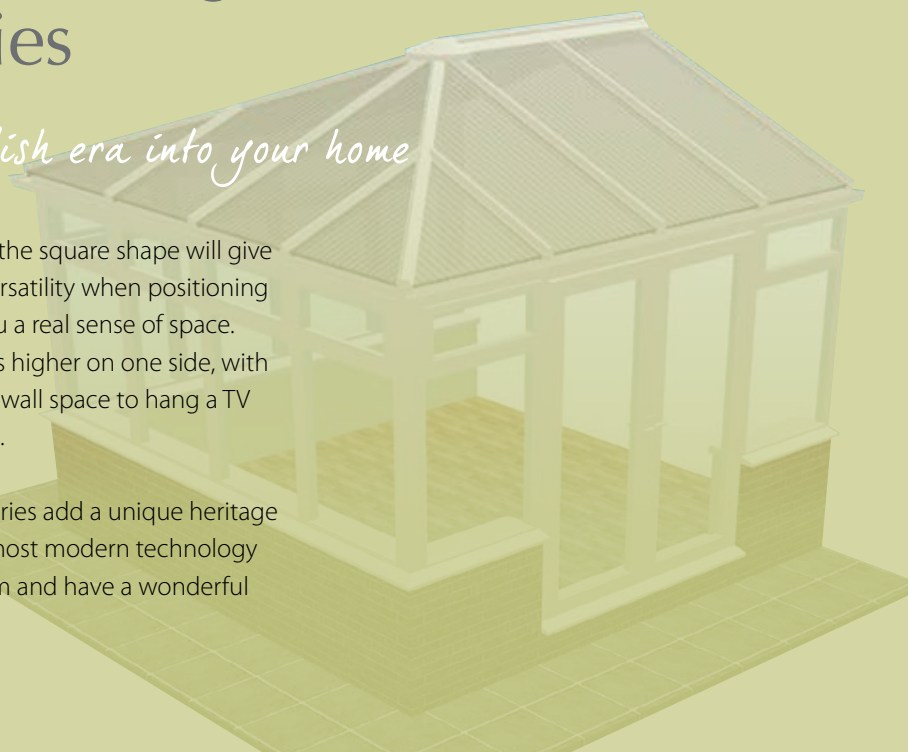

We are here to help you every step of the way

Victorian Conservatories

Elegant and traditional style

Victorian conservatories offer a traditional look; they tend to have three or five facets to the front elevation, and ornate detailing along the ridge of the apex roof.

A Conservatory is one of the most cost-effective and flexible ways to extend your home, a well designed conservatory can quite simply transform the way you live.

Edwardian & Georgian Conservatories

Incorporate this stylish era into your home

This is by far the most popular style, the square shape will give you maximum internal space and versatility when positioning doors etc. The vaulted roof gives you a real sense of space. A popular option is to build the walls higher on one side, with a row of windows on top to provide wall space to hang a TV and to give privacy from neighbours.

Gable Conservatories

Add luxury, space and value to your home

This style features a flat Gable frame to the front elevation, which gives you the opportunity to make a real statement with an attractive bespoke design. This design is perfect if you opt for blinds as all of the roof glass units are rectangular in shape; fitting blinds to Edwardian and Victorian Conservatories can be complicated and expensive.