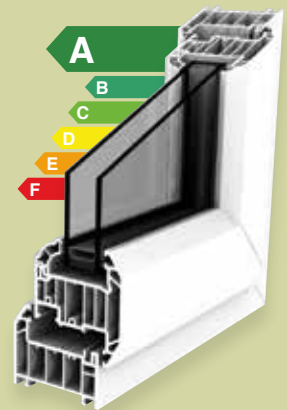

Why choose CTG Windows?

We have built a reputation for high quality products, professional service and value for money. Our dedicated team are all local residents who are passionate about the area and take pride in seeing it flourish through stylish, secure and energy efficient windows, doors and conservatories.

A lot of our business has been a result of recommendations by satisfied customers

Quality without Compromise

We specialise in making homes like yours more secure, more energy efficient and more beautiful. We achieve this by using expert installers to fit British-made products to an exceptional standard. The products we install are high quality, well tested and well trusted by our thousands of happy customers. Our track record proves that 'to replace really can be to upgrade'. Our products put the elegance into energy efficiency, the style into security and a lifetime of enjoyment into high performance.

So whether you're looking for more of a wow factor, better security, lower heating bills, or to add more value to your home, we'll help you achieve your aims.

Take a look to find out how we can help transform your home.